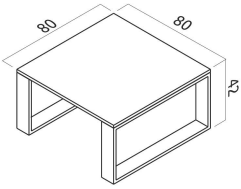

Attention: Colours with a phone icon: Only on order product.

Recommendations and information:

Do not overload above the specified maximum load, do not jump on it, do not hit with sharp objects.
Use as a table.
Place in an flat surface.

Product details

Number of elements in the system: 1

Appearance: satin surface

Thickness (cm): 2

Shape: square

Designation: table

Material: architectural concrete - 100% handmade

Usage: interiors, outdoor