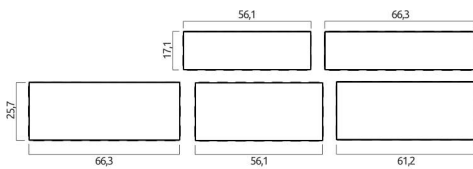

Product should be laid only on a sand or sand cement bedding.

Bevel: micro dimension

Spacers: block, classic dimension

Joint width: 3-5 mm

Production: made with the use of the two-ply technology

Shapes and dimensions

Product details

Number of elements in the system: 5

Appearance: flat surface and straight edges

Thickness (cm): 8

Format: big

Designation: walkways, terraces, garden/paths/alleys, driveways and car parks

Loads: pedestrian traffic, vehicle traffic: load up to 3,5 t