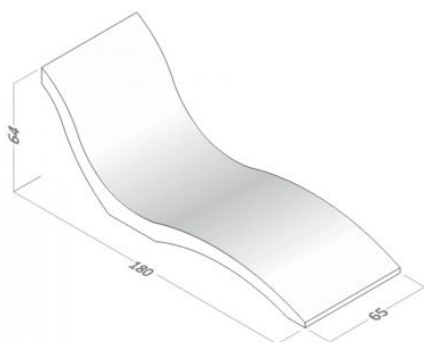

# CHAISE LOUNGE HARMONY

**Harmony** is a **chaise lounge** with free profile, consisting of fragments of arches. Ideal for watering places, swimming pools and spas; it will be equally beautifully composed with the green of the **garden and terrace**. **100% handmade**.

## USAGE

For indoor and outdoor use. Use as a deckchair.